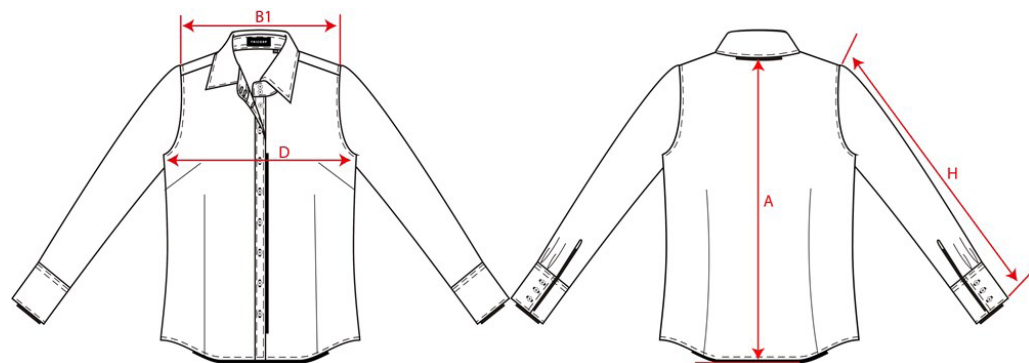

PRODUCTSPECIFICATIE

Blouse Slim Fit / 705003

Artikelnummer: 705003 / CLF6001
Maten: 32 | 34 | 36 | 38 | 40 | 42 | 44
Sexe: Dames
Kwaliteit: 60% Katoen / 40% Polyester, Pinpoint Oxford
Pasvorm: Slim Fit
Gewicht: 110 g/m²
CBS Nummer: 6206300090
Constructie: Pinpoint Oxford

Kleuren:  

Wasvoorschriften:    

Kenmerken: 

	Tol	32	34	36	38	40	42	44	
A	Total backl meas from CBN	1,0	64,0	65,0	66,0	67,0	68,0	69,0	70,0
B1	Shoulder to shoulder	1,0	36,0	37,0	38,0	39,0	40,0	41,0	42,0
D	1/2 Chest width (at armhole)	1,0	41,0	43,0	45,0	47,0	49,0	51,0	53,0
H	Upperarm sleeve	1,0	64,0	64,0	64,0	64,0	64,0	64,0	64,0