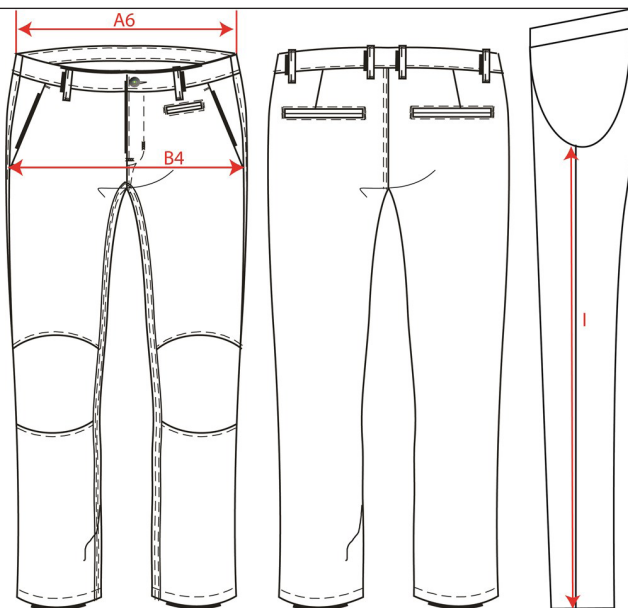

PRODUCTSPECIFICATIE

Chino Premium / 504002

Artikelnummer: 504002 / 504002
Maten: 29-30 | 29-32 | 29-34 | 30-30 | 30-32 | 30-34 | 31-30 | 31-32 | 31-34 | 32-30 | 32-32 | 32-34 | 33-30 | 33-32 | 33-34 | 34-30 | 34-32 | 34-34 | 36-30 | 36-32 | 36-34 | 38-30 | 38-32 | 38-34 | 40-30 | 40-32 | 40-34
Sexe: Heren
Kwaliteit: 98% Gekamd Katoen / 2% Elastaan
Pasvorm: Basic Fit
Gewicht: 280 g/m²

Kleuren:

Wasvoorschriften:

| | | Tol | 29 | 30 | 31 | 32 | 33 | 34 | 36 | 38 | 40 |
|----|---------------------|-----|------|------|------|------|------|------|------|------|------|
| A6 | 1/2 waist relaxed | 1,0 | 38,5 | 39,8 | 41,0 | 42,3 | 43,5 | 44,8 | 47,3 | 49,8 | 52,3 |
| B4 | 1/2 Hip (under zip) | 1,0 | 46,3 | 47,5 | 48,8 | 50,0 | 51,3 | 52,5 | 55,0 | 57,5 | 60,0 |
| I | Inseam 30" | 1,0 | 78,0 | 78,0 | 78,0 | 78,0 | 78,0 | 78,0 | 78,0 | 78,0 | 78,0 |
| I | Inseam 32" | 1,0 | 83,0 | 83,0 | 83,0 | 83,0 | 83,0 | 83,0 | 83,0 | 83,0 | 83,0 |
| I | Inseam 34" | 1,0 | 88,0 | 88,0 | 88,0 | 88,0 | 88,0 | 88,0 | 88,0 | 88,0 | 88,0 |