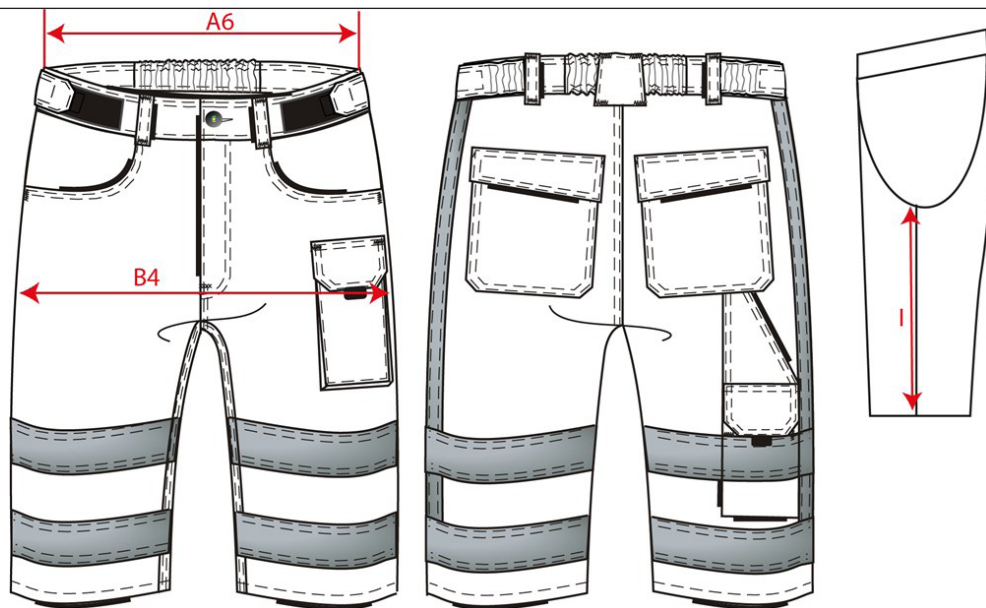

# PRODUCTSPECIFICATIE

Werkbroek RWS Kort / 503006

Artikelnummer: 503006  
Maten: 42 | 44 | 46 | 48 | 50 | 52 | 54 | 56 | 58 | 60 | 62 | 64  
Sexe: Unisex  
Kwaliteit: 80% Polyester / 20% Katoen  
Gewicht: 280 g/m<sup>2</sup>  
CBS Nummer: 6203429000  
Constructie: Twill

Kleuren:

Wasvoorschriften:

Kenmerken:

	Tol	42	44	46	48	50	52	54	56	58	60	62	64
A6 1/2 Waist	1,0	37,0	39,0	41,0	43,0	45,0	47,0	49,0	51,0	53,0	55,0	57,0	59,0
B4 1/2 Hip (under zip)	1,0	48,0	50,0	52,0	54,0	56,0	58,0	60,0	62,0	64,0	66,0	68,0	70,0
I Inseam	1,0	32,0	32,0	32,0	32,0	32,0	32,0	32,0	32,0	32,0	32,0	32,0	32,0