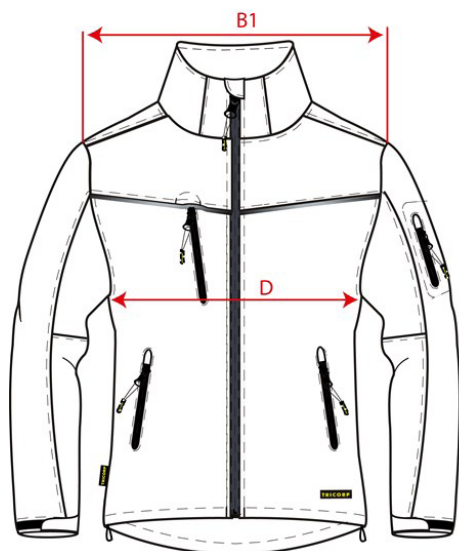

PRODUCTSPECIFICATIE

Softshell Luxe Dames / 402009

Artikelnummer: 402009
Maten: XS | S | M | L | XL | XXL | 3XL
Sexe: Dames
Kwaliteit: 96% polyester / 4% Elastaan spandex, PU MEM-
BRAAN
Pasvorm: Basic Fit
Gewicht: 340 g/m²
CBS Nummer: 6202930000
MVO: Recyclebaar
Constructie: Platbinding

Kleuren:

Wasvoorschriften:

Kenmerken:

	Tol	XS	S	M	L	XL	XXL	3XL
A1 Total backl meas from hsp	1,0	68,0	70,0	72	74,0	76,0	78,0	80,0
B1 Shoulder to shoulder	1,0	39,0	41,0	43,0	45,0	47,0	49,0	51,0
D 1/2 chest width (2,5cm under armpit)	1,0	46,0	49,0	52,0	55,0	58,0	61,0	64,0
H Upperarm sleeve	1,0	61,5	62,5	63,5	64,5	65,5	66,5	67,5