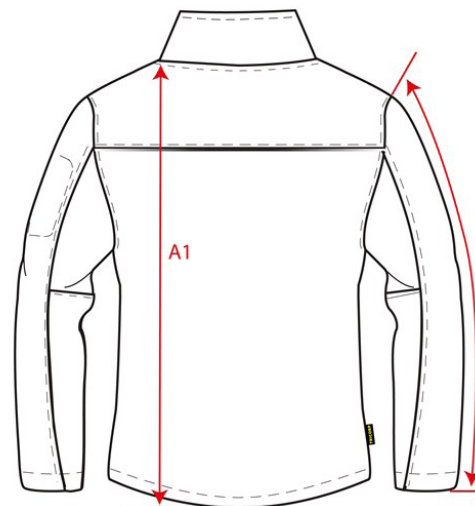

PRODUCTSPECIFICATIE

Softshell Luxe Dames / 402009

Artikelnummer: 402009
Maten: XS | S | M | L | XL | XXL | 3XL
Sexe: Dames
Kwaliteit: 96% polyester / 4% Elastaan spandex, PU MEM-
BRAAN
Pasvorm: Basic Fit
Gewicht: 340 g/m²
CBS Nummer: 6202930000
MVO: Recyclebaar
Constructie: Platbinding

Kleuren:

Wasvoorschriften:

Kenmerken:

	Tol	XS	S	M	L	XL	XXL	3XL
A1 Total backl meas from hsp	1,0	68,0	70,0	72	74,0	76,0	78,0	80,0
B1 Shoulder to shoulder	1,0	39,0	41,0	43,0	45,0	47,0	49,0	51,0
D 1/2 chest width (2,5cm under armpit)	1,0	46,0	49,0	52,0	55,0	58,0	61,0	64,0
H Upperarm sleeve	1,0	61,5	62,5	63,5	64,5	65,5	66,5	67,5