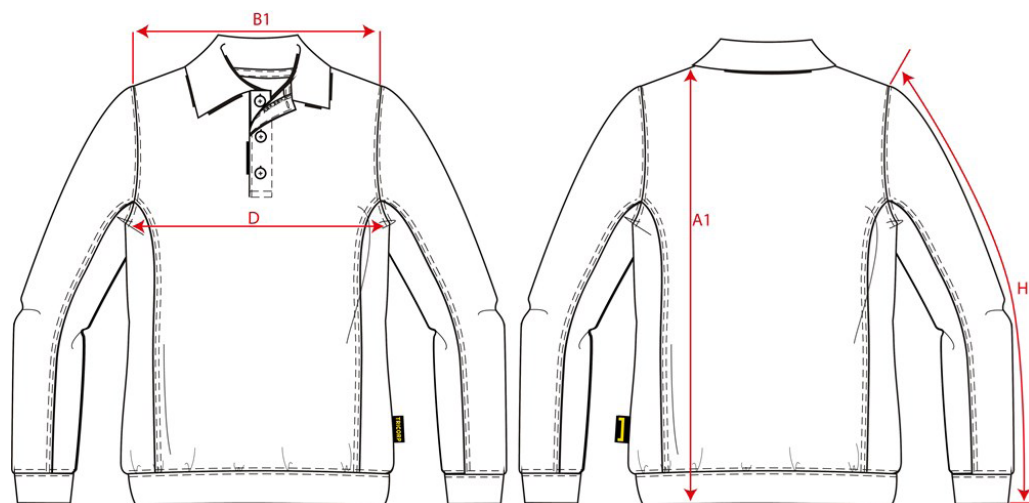

PRODUCTSPECIFICATIE

Polosweater Bicolor / 302003

Artikelnummer: 302003
Maten: XS | S | M | L | XL | XXL | 3XL | 5XL | 7XL
Sexe: Unisex
Kwaliteit: 60% Gekamd katoen / 40% Polyester
Gewicht: 280 g/m²
CBS Nummer: 6110209100
Constructie: American fleece

	Tot	XS	S	M	L	XL	XXL	3XL	5XL	7XL	
A1	Total backl.meas. from hsp	1,0	71,0	73,0	75,0	77,0	79,0	81,0	83,0	87,0	89,0
B1	Shoulder to shoulder	1,0	46,0	48,0	50,0	52,0	54,0	56,0	58,0	62,0	66,0
D	1/2 Chest width (2,5cm under armpit)	1,0	51,0	54,0	57,0	60,0	63,0	66,0	69,0	75,0	81,0
H	Upperarm sleeve	0,5	63,0	64,0	65,0	66,0	67,0	68,0	69,0	70,0	70,0