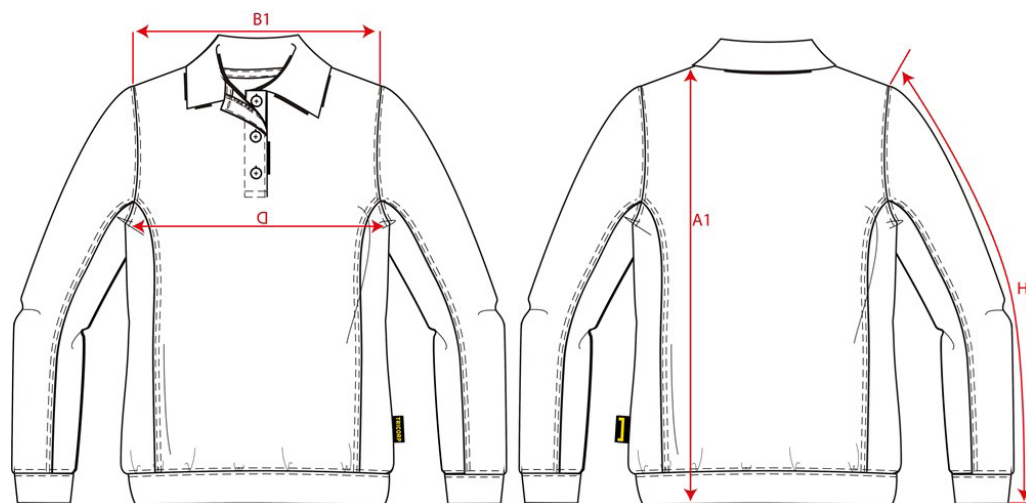

PRODUCTSPECIFICATIE

Polosweater Bicolor Dames / 302002

Artikelnummer: 302002
Maten: XS | S | M | L | XL | XXL | 3XL
Sexe: Dames
Kwaliteit: 60% Gekamd katoen / 40% Polyester
Gewicht: 280 g/m²
CBS Nummer: 6110209900
Constructie: American fleece

Kleuren:

Wasvoorschriften:

Kenmerken:

	Tol	XS	S	M	L	XL	XXL	3XL	
A1	Total backl.meas. from hsp	1,0	65,0	67,0	69,0	71,0	73,0	75,0	77,0
B1	Shoulder to shoulder	1,0	36,0	38,0	40,0	42,0	44,0	46,0	48,0
D	1/2 Chest width (2,5cm under armpit)	1,0	43,0	46,0	49,0	52,0	55,0	58,0	61,0
H	Upperarm sleeve	0,5	62,0	63,0	64,0	65,0	66,0	67,0	68,0