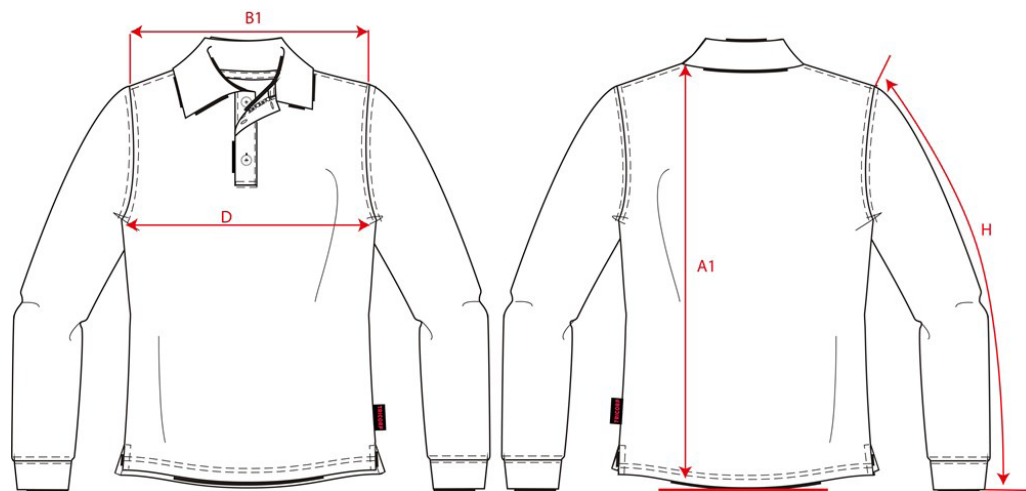

PRODUCTSPECIFICATIE

Polosweater Dames / 301007

Artikelnummer: 301007 / PST280
Maten: XS | S | M | L | XL | XXL | 3XL
Sexe: Dames
Kwaliteit: 60% Gekamd katoen / 40% Polyester
Gewicht: 280 g/m²
CBS Nummer: 6110209900
MVO: Oeko Tex®
Constructie: American fleece

	Tol	XS	S	M	L	XL	XXL	3XL	
A1	Total backlength meas. from	1,0	69,0	71,0	73,0	75,0	77,0	80,0	83,0
B1	Shoulder to shoulder	1,0	34,0	36,0	38,0	40,0	42,0	44,0	46,0
D	1/2 chest width (at armhole)	1,0	44,0	46,0	48,0	50,0	52,0	54,0	56,0
H	Upperarm sleeve	0,5	57,0	59,0	61,0	63,0	65,0	67,0	69,0