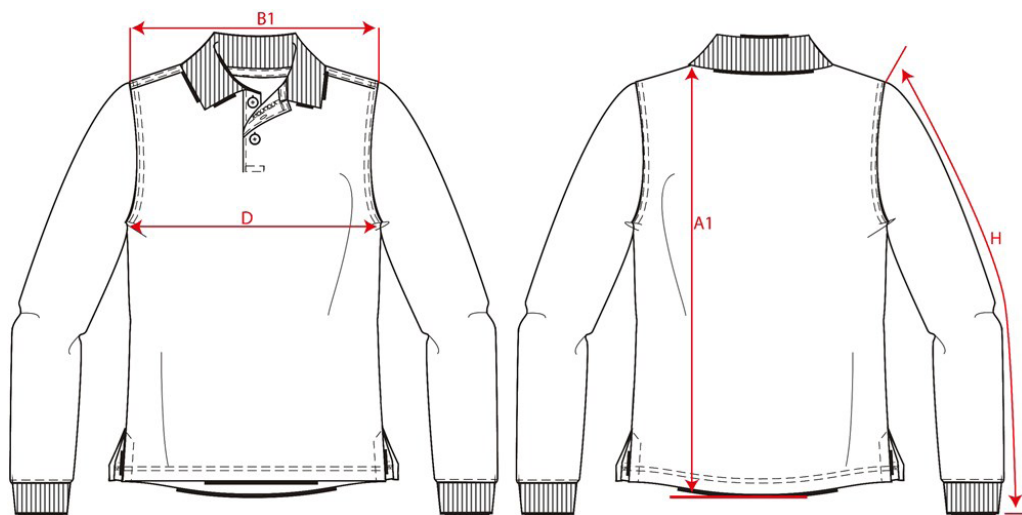

PRODUCTSPECIFICATIE

Poloshirt Multinorm Bicolor / 203003

Artikelnummer: 203003
Maten: XS | S | M | L | XL | XXL | 3XL | 5XL | 7XL
Sexe: Unisex
Kwaliteit: 60% Modacryl / 40% Katoen
Pasvorm: Basic Fit
Gewicht: 200 g/m²
CBS Nummer: 6109902000
Constructie: Piqué

Kleuren:

Wasvoorschriften:

Kenmerken:

	Tol	XS	S	M	L	XL	XXL	3XL	5XL	7XL
A1 Total backl meas from hsp	1,0	70,0	72,0	75,0	77,0	79,0	81,0	83,0	87,0	89,0
B1 Shoulder to shoulder	1,0	44,0	46,0	48,0	50,0	52,0	54,0	56,0	60,0	64,0
D 1/2 Chest width (at armhole)	1,0	49,0	52,0	55,0	58,0	61,0	64,0	67,0	73,0	79,0
H Upperarm sleeve	1,0	62,0	63,0	64,0	65,0	66,0	67,0	68,0	69,0	69,0