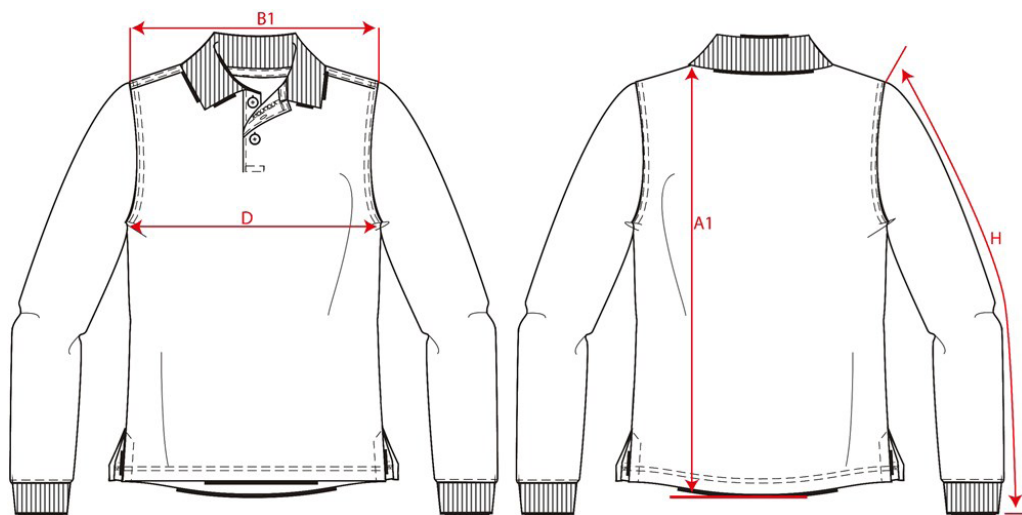

PRODUCTSPECIFICATIE

Poloshirt Verkeersregelaar / 203002

Artikelnummer: 203002
Maten: XS | S | M | L | XL | XXL | 3XL | 5XL | 7XL
Sexe: Unisex
Kwaliteit: 50% Polyester / 50% Polyester, Cooldry
Pasvorm: Basic Fit
Gewicht: 180 g/m²
CBS Nummer: 6109902000
Constructie: Birdseye

Kleuren:

Wasvoorschriften:

Kenmerken:

	Tol	XS	S	M	L	XL	XXL	3XL	5XL	7XL	
A1	Body length back HPS	1,0	73,0	75,0	77,0	79,0	81,0	83,0	85,0	89,0	93,0
B1	Shoulder to shoulder	1,0	44,0	46,0	48,0	50,0	52,0	54,0	56,0	60,0	64,0
D	1/2 Chest Width	1,0	49,0	52,0	55,0	58,0	61,0	64,0	67,0	73,0	79,0
H	Upperarm sleeve	0,5	62,0	63,0	64,0	65,0	66,0	67,0	68,0	69,0	69,0