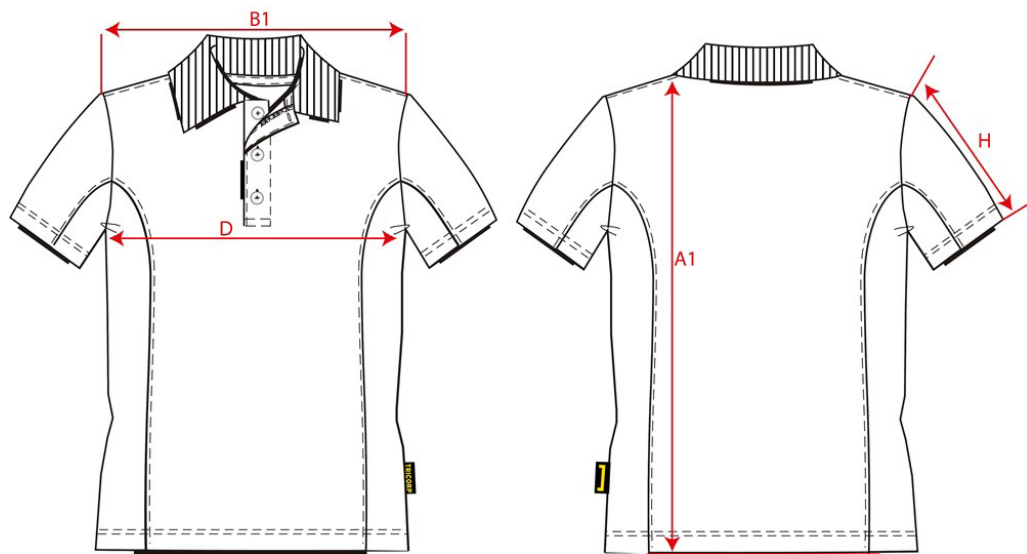

PRODUCTSPECIFICATIE

Poloshirt Bicolor / 202004

Artikelnummer: 202004
Maten: XS | S | M | L | XL | XXL | 3XL | 5XL | 7XL
Sexe: Unisex
Kwaliteit: 50% Gekamd katoen / 50% Polyester
Gewicht: 180 g/m²
CBS Nummer: 6109902000
Constructie: Piqué

Kleuren:

Wasvoorschriften:

Kenmerken:

	Tol	XS	S	M	L	XL	XXL	3XL	5XL	7XL	
A1	Total backl. meas. from hsp	1,0	71,0	73,0	75,0	77,0	79,0	81,0	83,0	87,0	89,0
B1	shoulder to shoulder	1,0	44,0	46,0	48,0	50,0	52,0	54,0	56,0	60,0	64,0
D	1/2 Chest width (2,5cm under armpit)	1,0	49,0	52,0	55,0	58,0	61,0	64,0	67,0	73,0	79,0
H	Upperarm sleeve	0,5	19,0	21,0	23,0	25,0	27,0	29,0	31,0	33,0	33,0