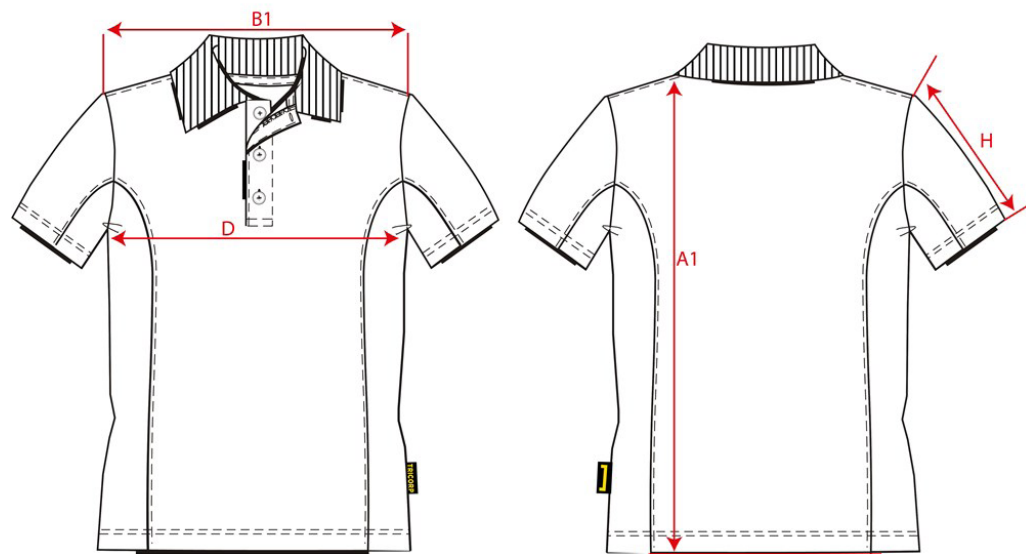

# PRODUCTSPECIFICATIE

Poloshirt Bicolor Dames / 202003

Artikelnummer: 202003  
Maten: XS | S | M | L | XL | XXL | 3XL  
Sexe: Dames  
Kwaliteit: 50% Gekamd katoen / 50% Polyester  
Gewicht: 180 g/m<sup>2</sup>  
CBS Nummer: 6109902000  
Constructie: Piqué

Kleuren:

Wasvoorschriften:

Kenmerken:

	Tol	XS	S	M	L	XL	XXL	3XL	
A1	Total backl. meas. from hsp	1,0	64,0	66,0	68,0	70,0	72,0	74,0	76,0
B1	shoulder to shoulder	1,0	35,0	37,0	39,0	41,0	43,0	45,0	47,0
D	1/2 Chest width (2,5cm under armpit)	1,0	41,0	44,0	47,0	50,0	53,0	56,0	59,0
H	Upperarm sleeve	0,5	19,0	19,5	20,0	20,5	21,0	21,5	22,0