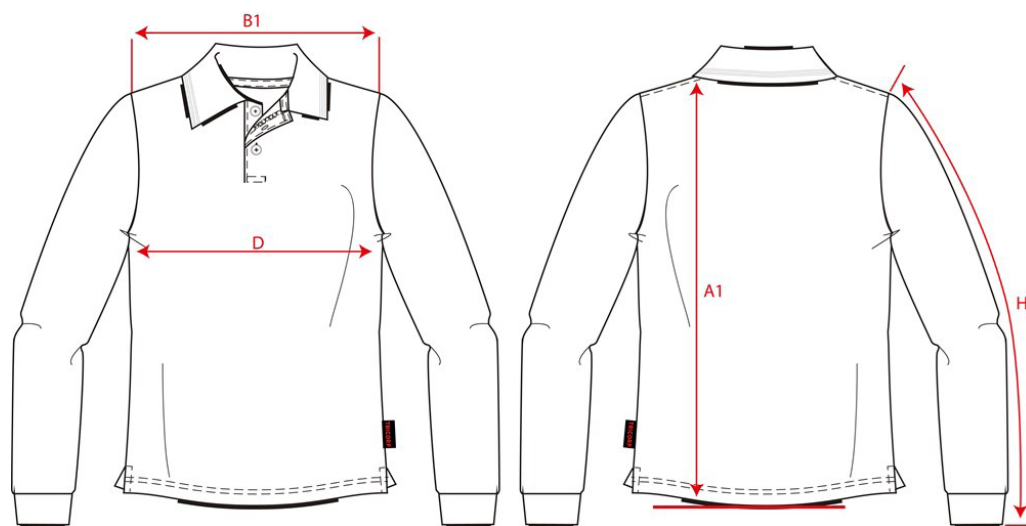

## Poloshirt Slim Fit 210 Gram Lange Mouw / 201017

Artikelnummer: 201017  
Maten: XXS | XS | S | M | L | XL | XXL | 3XL | 5XL  
Sexe: Unisex  
Kwaliteit: 50% Gekamd katoen / 50% Polyester  
Pasvorm: Slim Fit  
Gewicht: 210 g/m<sup>2</sup>  
CBS Nummer: 6110209100  
Constructie: Piqué

	Tol	XXS	XS	S	M	L	XL	XXL	3XL	5XL
A1 Total backl meas from hsp	1,0	68,0	70,0	72,0	74,0	76,0	78,0	80,0	82,0	84,0
B1 Shoulder to shoulder	1,0	37,5	39,0	40,5	42,0	43,5	45,0	46,5	48,0	49,5
D 1/2 Chest width (at armhole)	1,0	46,0	48,0	50,0	52,0	54,0	56,0	58,0	60,0	62,0
H Upperarm sleeve	0,5	65,0	66,0	67,0	68,0	69,0	70,0	71,0	72,0	73,0