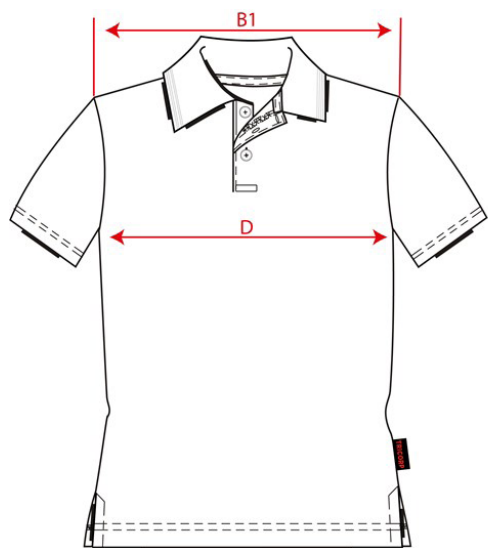

PRODUCTSPECIFICATIE

Poloshirt Cooldry Slimfit / 201013

Artikelnummer: 201013
Maten: XS | S | M | L | XL | XXL | 3XL | 5XL
Sexe: Unisex
Kwaliteit: 50% Polyester / 50% Polyester, Cooldry
Pasvorm: Slim Fit
Gewicht: 180 g/m²
CBS Nummer: 6109902000
Constructie: Piqué

Kleuren:

Wasvoorschriften:

Kenmerken:

	Tol	XXS	XS	S	M	L	XL	XXL	3XL	5XL	
A1	Total backl meas from hsp	1,0	67,0	69,0	71,0	73,0	75,0	77,0	79,0	81,0	83,0
B1	Shoulder to shoulder	1,0	37,5	39,0	40,5	42,0	43,5	45,0	46,5	48,0	49,5
D	1/2 Chest width (at armhole)	1,0	46,0	48,0	50,0	52,0	54,0	56,0	58,0	60,0	62,0
H	Lowerarm sleeve	0,5	16,0	17,0	18,0	19,0	20,0	21,0	22,0	23,0	24,0