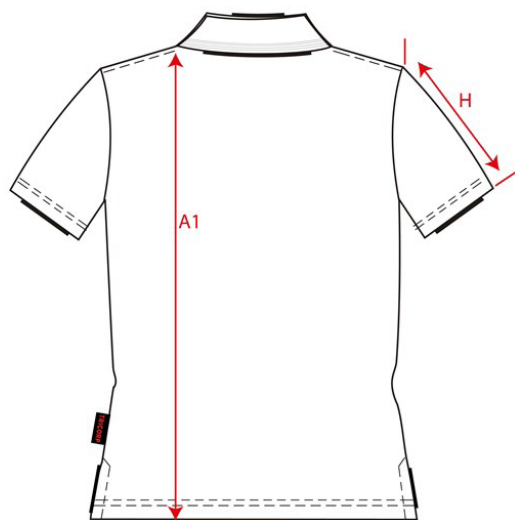

PRODUCTSPECIFICATIE

Poloshirt Cooldry Slimfit / 201013

Artikelnummer: 201013
Maten: XS | S | M | L | XL | XXL | 3XL | 5XL
Sexe: Unisex
Kwaliteit: 50% Polyester / 50% Polyester, Cooldry
Pasvorm: Slim Fit
Gewicht: 180 g/m²
CBS Nummer: 6109902000
Constructie: Piqué

Kleuren:

Wasvoorschriften:

Kenmerken:

	Tol	XXS	XS	S	M	L	XL	XXL	3XL	5XL	
A1	Total backl meas from hsp	1,0	67,0	69,0	71,0	73,0	75,0	77,0	79,0	81,0	83,0
B1	Shoulder to shoulder	1,0	37,5	39,0	40,5	42,0	43,5	45,0	46,5	48,0	49,5
D	1/2 Chest width (at armhole)	1,0	46,0	48,0	50,0	52,0	54,0	56,0	58,0	60,0	62,0
H	Lowerarm sleeve	0,5	16,0	17,0	18,0	19,0	20,0	21,0	22,0	23,0	24,0