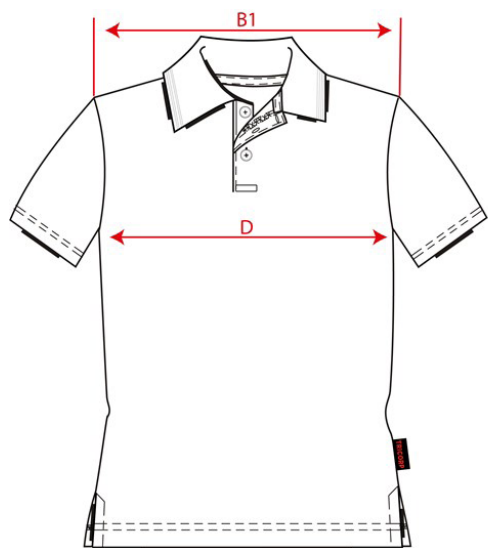

PRODUCTSPECIFICATIE

Poloshirt Slimfit 210 Gram / 201012

Artikelnummer: 201012 / PUF210
Maten: XXS | XS | S | M | L | XL | XXL | 3XL | 5XL
Sexe: Unisex
Kwaliteit: 50% Gekamd katoen / 50% Polyester
Gewicht: 210 g/m²
CBS Nummer: 6109902000
Constructie: Piqué

Kleuren:

Wasvoorschriften:

Kenmerken:

	Tol	XXS	XS	S	M	L	XL	XXL	3XL	5XL	
A1	Total backl meas from hsp	1,0	68,0	70,0	72,0	74,0	76,0	78,0	80,0	82,0	84,0
B1	Shoulder to shoulder	1,0	37,5	39,0	40,5	42,0	43,5	45,0	46,5	48,0	49,5
D	1/2 Chest width (at armhole)	1,0	46,0	48,0	50,0	52,0	54,0	56,0	58,0	60,0	62,0
H	Upperarm sleeve	0,5	16,0	17,0	18,0	19,0	20,0	21,0	22,0	23,0	24,0