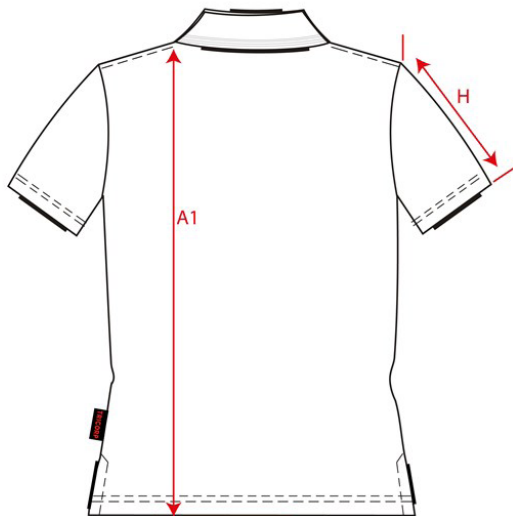

PRODUCTSPECIFICATIE

Poloshirt Slimfit 210 Gram / 201012

Artikelnummer: 201012 / PUF210
Maten: XXS | XS | S | M | L | XL | XXL | 3XL | 5XL
Sexe: Unisex
Kwaliteit: 50% Gekamd katoen / 50% Polyester
Gewicht: 210 g/m²
CBS Nummer: 6109902000
Constructie: Piqué

Kleuren:

Wasvoorschriften:

Kenmerken:

	Tol	XXS	XS	S	M	L	XL	XXL	3XL	5XL	
A1	Total backl meas from hsp	1,0	68,0	70,0	72,0	74,0	76,0	78,0	80,0	82,0	84,0
B1	Shoulder to shoulder	1,0	37,5	39,0	40,5	42,0	43,5	45,0	46,5	48,0	49,5
D	1/2 Chest width (at armhole)	1,0	46,0	48,0	50,0	52,0	54,0	56,0	58,0	60,0	62,0
H	Upperarm sleeve	0,5	16,0	17,0	18,0	19,0	20,0	21,0	22,0	23,0	24,0