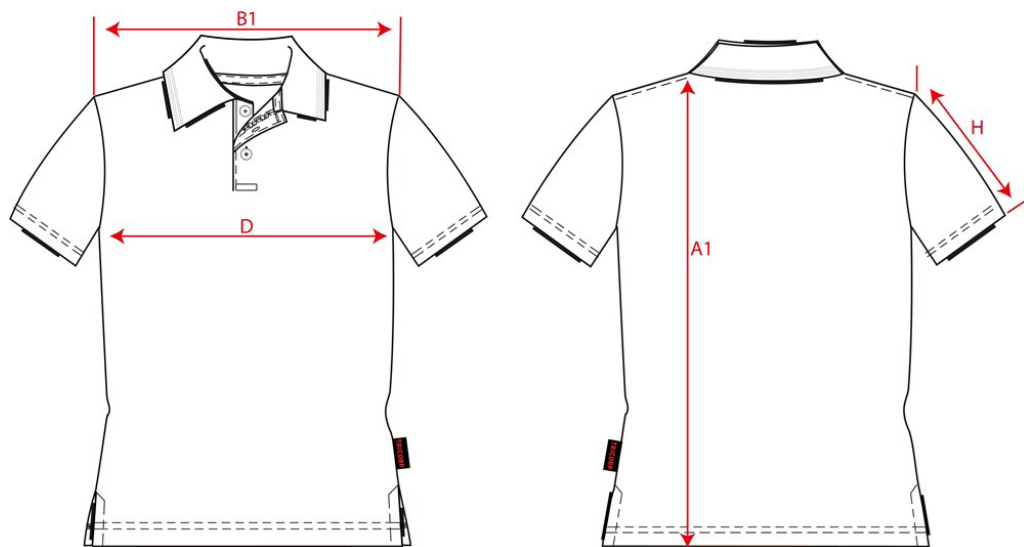

# PRODUCTSPECIFICATIE

Poloshirt 180 Gram / 201003

Artikelnummer: 201003 / PP180  
Maten: XS | S | M | L | XL | XXL | 3XL | 5XL | 7XL  
Sexe: Unisex  
Kwaliteit: 50% Gekamd katoen / 50% Polyester  
Gewicht: 180 g/m<sup>2</sup>  
CBS Nummer: 6109902000  
Constructie: Piqué

Kleuren:

Wasvoorschriften:

Kenmerken:

	Tol	XS	S	M	L	XL	XXL	3XL	5XL	7XL	
A1	Total backl meas from Hsp	1,0	71,0	73,0	75,0	77,0	79,0	81,0	83,0	87,0	89,0
B1	Shoulder to shoulder	1,0	44,0	46,0	48,0	50,0	52,0	54,0	56,0	60,0	64,0
D	1/2 Chest Width (at armhole)	1,0	49,0	52,0	55,0	58,0	61,0	64,0	67,0	73,0	79,0
H	Upperarm sleeve	1,0	19,0	21,0	23,0	25,0	27,0	29,0	31,0	33,0	33,0